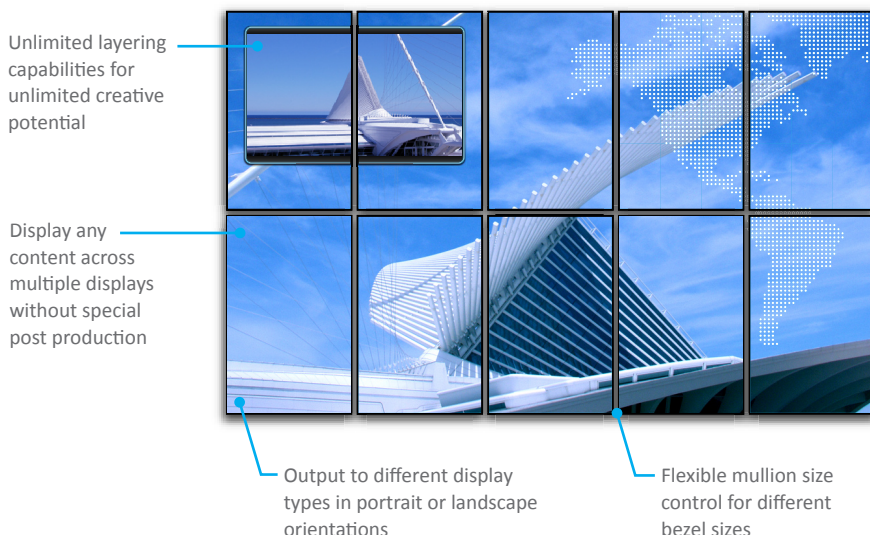

experience
the bigger
picture

Overview

The Nexus Video Wall™ lets you break the visual barriers of a single screen and go beyond. Display your content across multiple screens in any format and configuration using just a single player device. The visual technology powering the Nexus Video Wall supports a total canvas resolution that is much greater than Full 1080 HD — entering a new world of ultra definition resolutions.

How it works

Connected to the Nexus Communication Server™ platform, any digital media application created using the Nexus Visual Editor™ and other custom applications can be readily displayed on the Nexus Video Wall in any preferred screen configuration. Whether you are managing a single video wall or multiple video walls, we provide all the essential tools to help you manage everything centrally.

Features & Benefits

- Add visual presence and enhance the aesthetics of any property with large and seamless video wall displays
- Create large digital billboards, specialty retail displays, large transit timetables, public information displays and more
- Display content seamlessly across different screen configurations using just a single player device at resolutions much higher than Full 1080 HD
- Flexible content management platform allows you to display any digital media application and centrally manage all content and layouts
- Schedule media zones with a wide variety of content types including images, video and animation — layer them together and discover unlimited creative possibilities

Screens and resolutions

The Nexus Video wall is able to drive ultra definition content seamlessly. When it comes to the size, number and orientation of screens, the Nexus Video Wall can work with many different screen configurations.